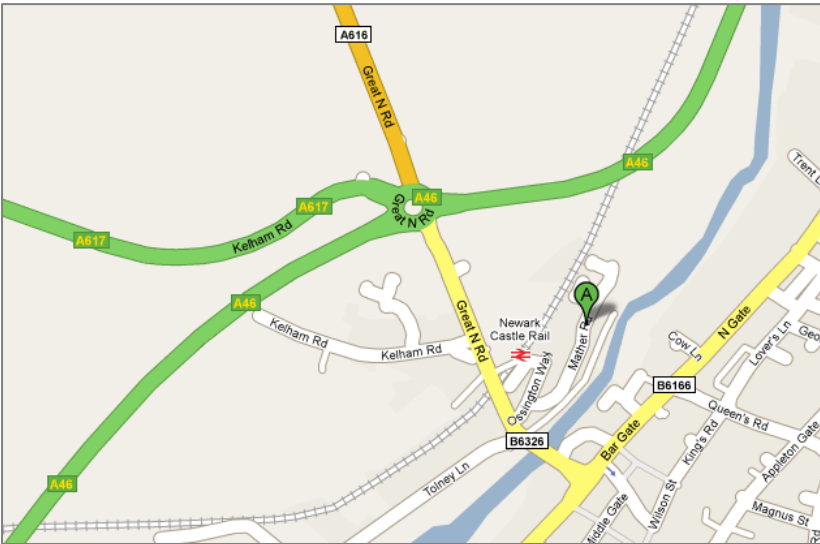

**RTA Surgery location:**  
 RICS East Midlands Regional Office  
 The Kiln, Mather Road, Newark,  
 Nottinghamshire. NG24 1FB. T: 01636 677184

**Surgery times and book online:**  
[www.delever.com/rtasurgery](http://www.delever.com/rtasurgery)

**DeLever Office:** 08445 616721

**Jon Lever's Mobile:** 07802 721140

**P Parking:**  
 In Railway station Pay/ Display car park.  
 Alternatively 2 hours FREE in Waitrose  
 Carpark. But be warned, only 2 hours!

**● Entrance**

**Upon arrival:**  
 Come to main door on the left as you  
 enter the Kiln property and press the door  
 bell for RICS. State you are attending a  
**RICS RTA Surgery with Jon Lever**