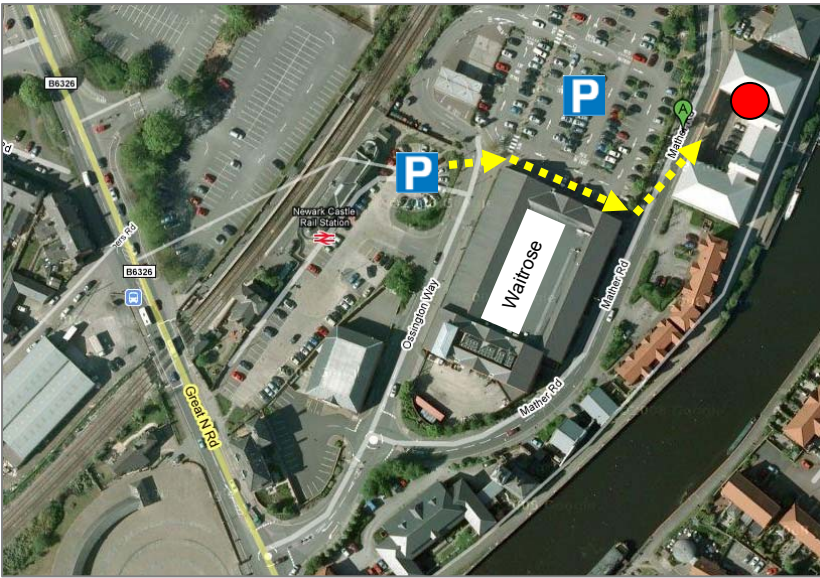

**RTA Surgery location:**  
 RICS East Midlands Regional Office  
 The Kiln, Mather Road, Newark,  
 Nottinghamshire. NG24 1FB. T: 01636 677184

**Surgery times and book online:**  
[www.delever.com/rtasurgery](http://www.delever.com/rtasurgery)

**DeLever Office:** 08445 616721

**Jon Lever's Mobile:** 07802 721140

**P Parking:**  
 In Railway station Pay/ Display car park.  
 Alternatively 2 hours FREE in Waitrose  
 Carpark. But be warned, only 2 hours!

**● Entrance**

**Upon arrival:**  
 Come to main door on the left as you  
 enter the Kiln property and press the door  
 bell for RICS. State you are attending a  
**RICS RTA Surgery with Jon Lever**